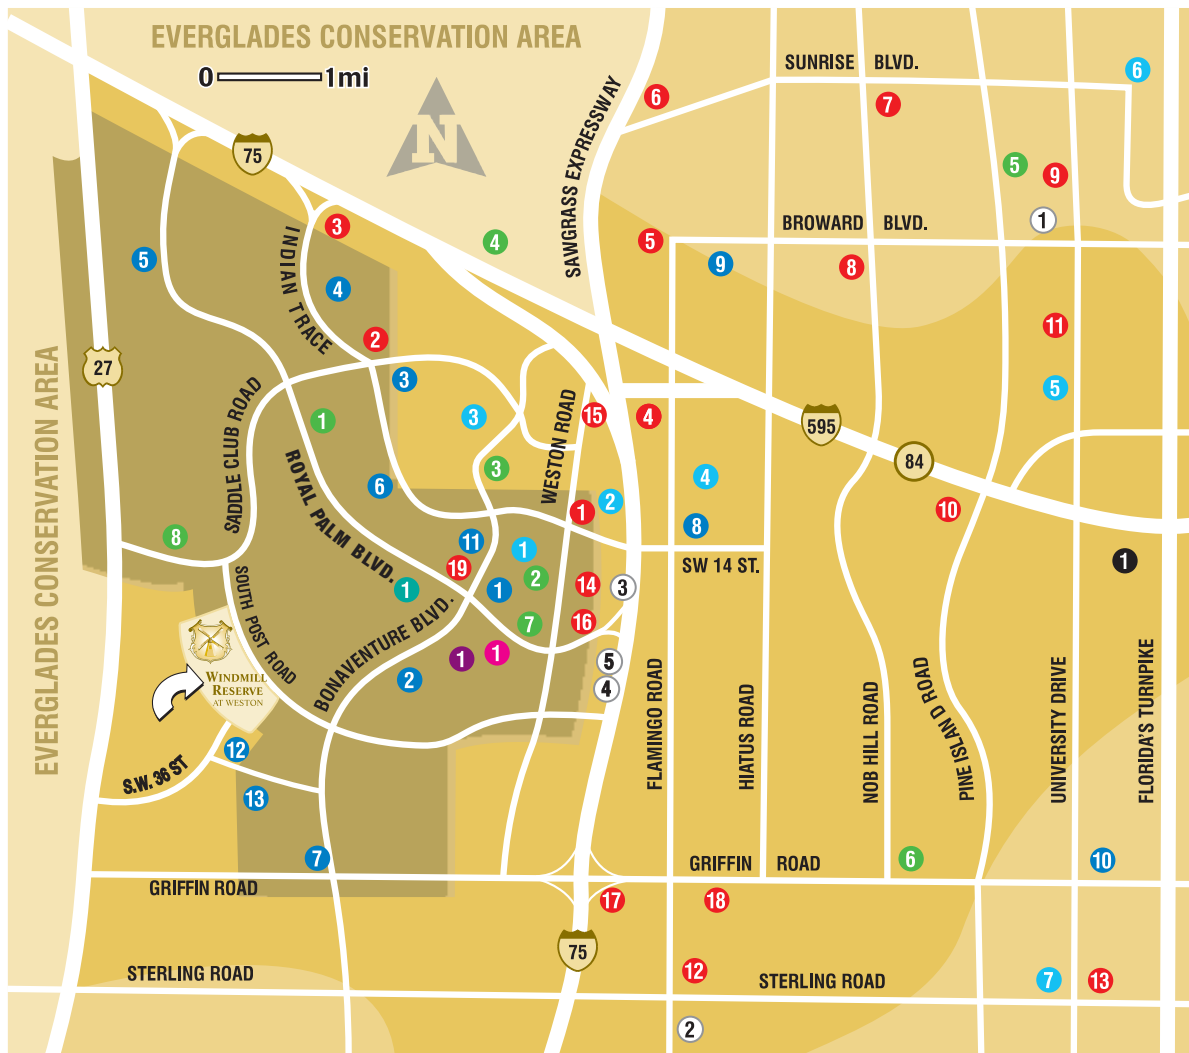

# WINDMILL RESERVE™ AT WESTON

Directions: I-75 to Royal Palm Blvd. - west to Bonaventure Blvd.  
- south to South Post Rd., west 2500' to Windmill Reserve and follow the signs.

## PARKS

1. Tequesta Trace Park
2. Heron Park
3. Peace Mound Park
4. Markham Park
5. Country Isles Park
6. Weston Regional Park

## SHOPPING

1. Country Lakes Plaza
2. Western Lakes Plaza
3. Shoppes at North Lake
4. Shoppes of Weston Road
5. Westgate Square
6. Waterway Shoppes At Weston
7. Regency Square
8. Weston Town Center

## HOSPITALS

1. Weston Regional Health Park (White Circles)
2. Cleveland Clinic
3. Weston Clinic, Dan Marino Children's Hospital.